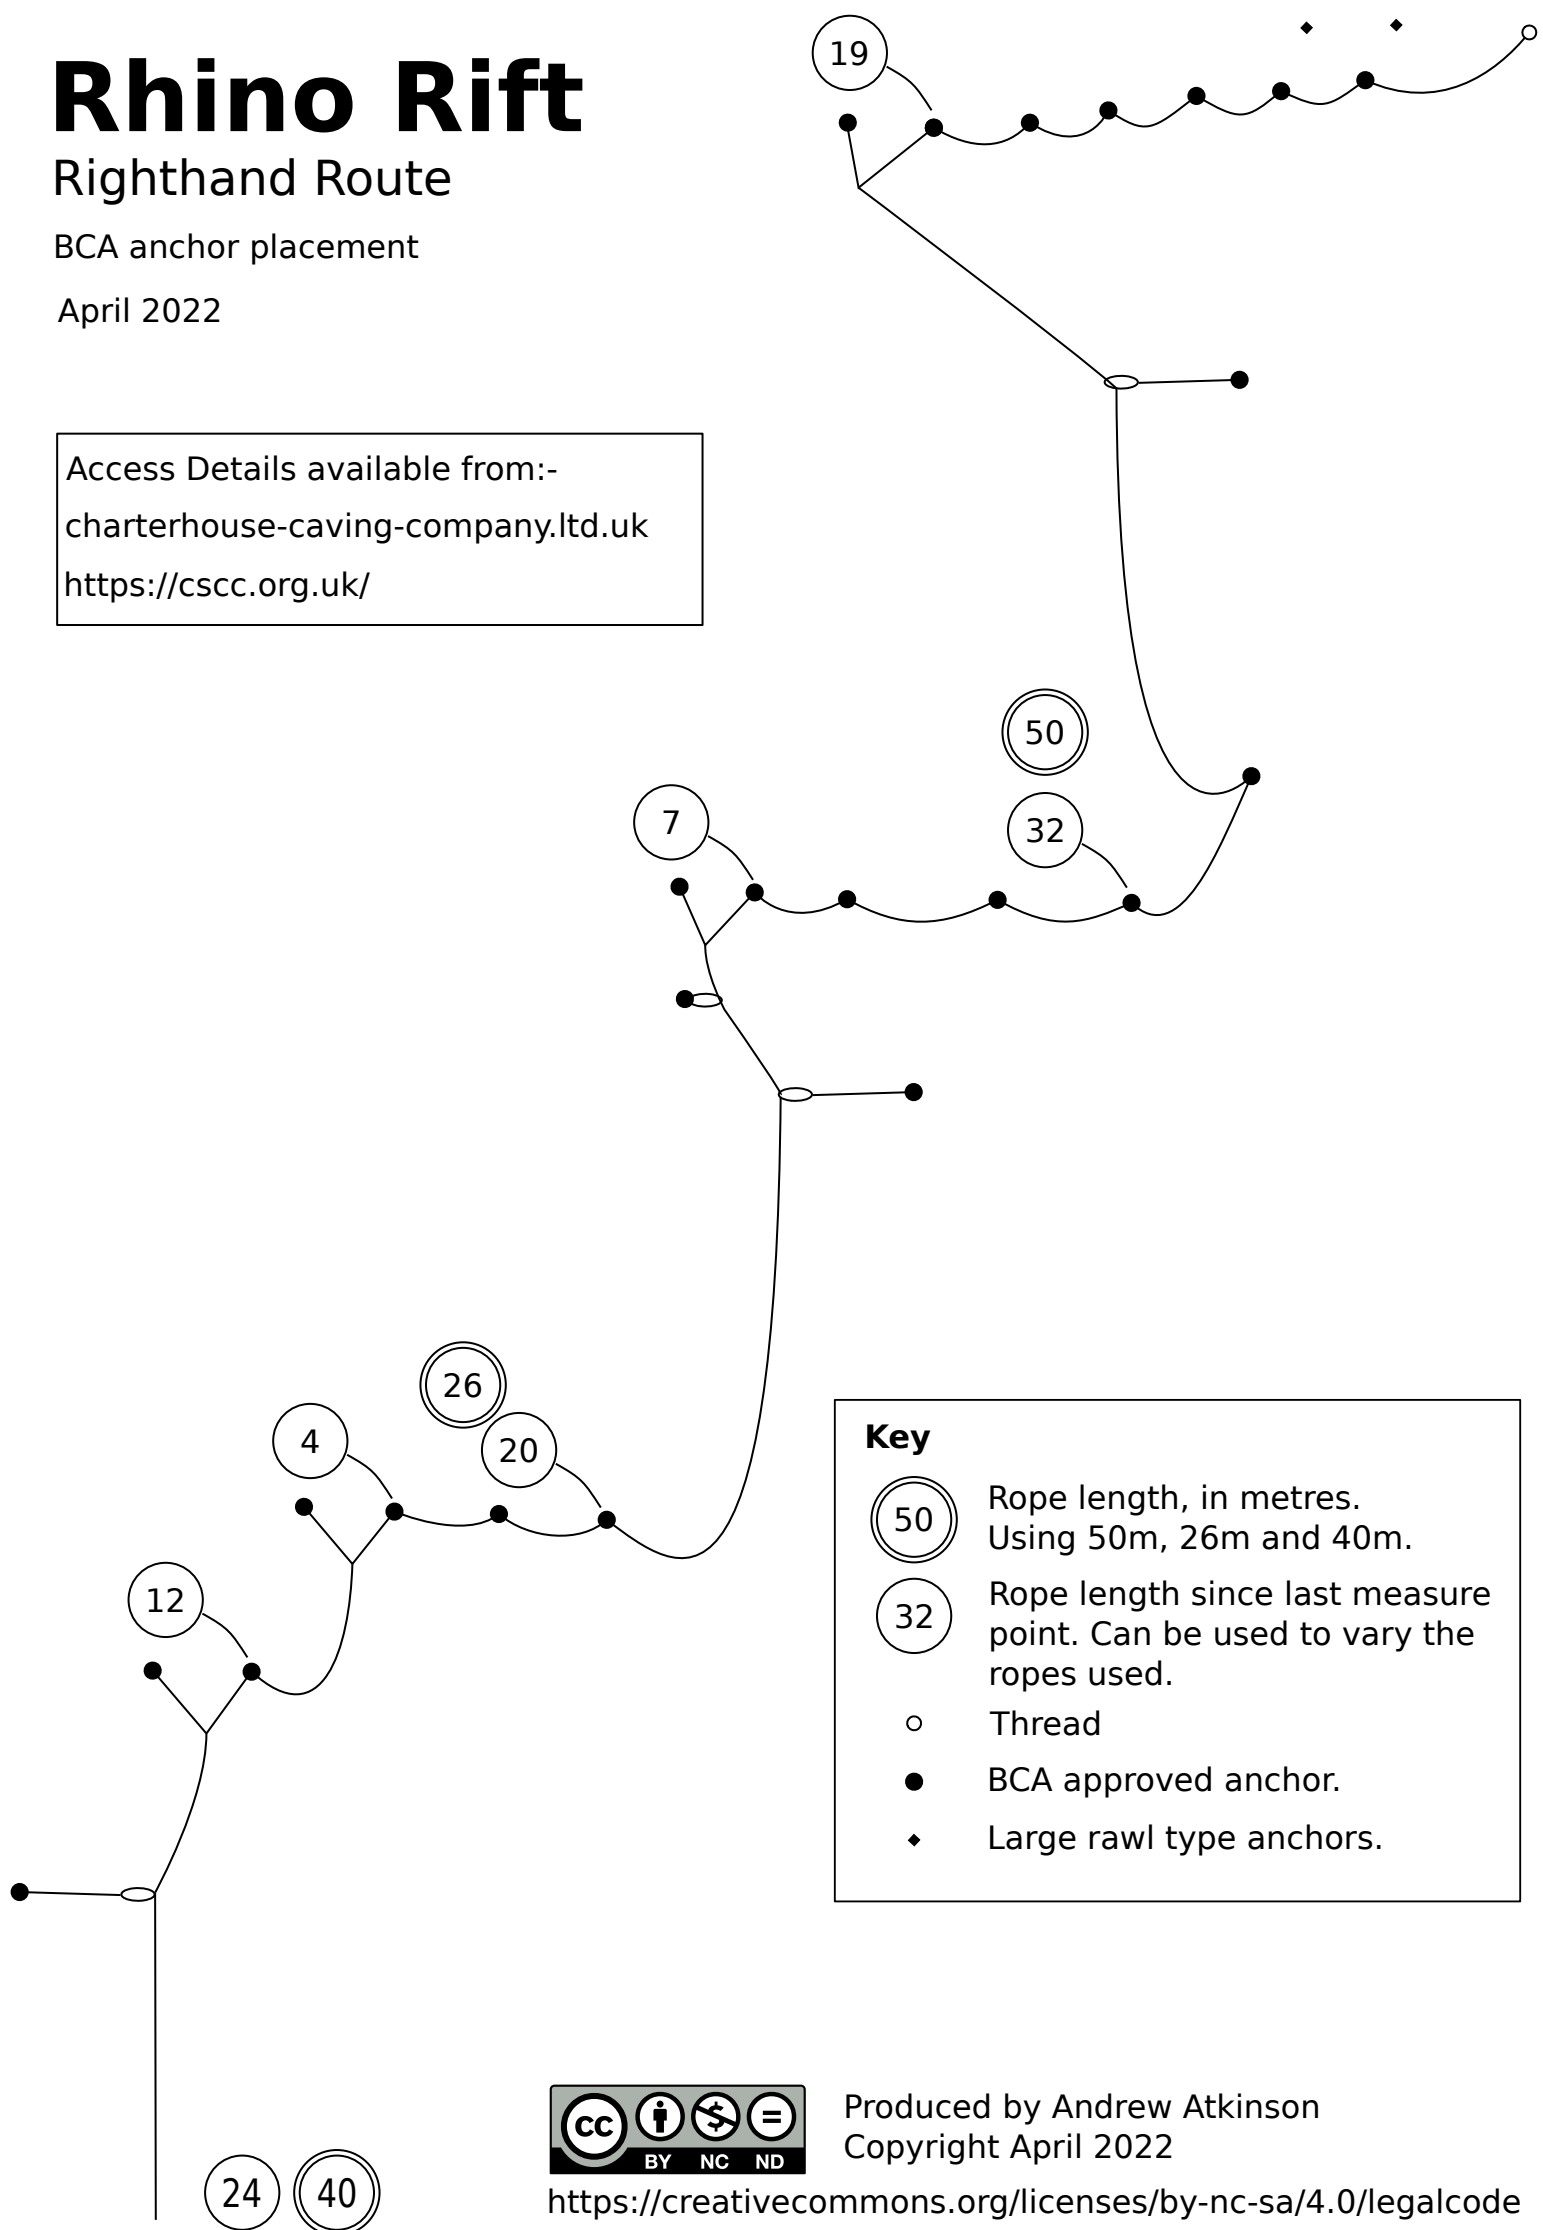

Rhino Rift

Righthand Route

BCA anchor placement

April 2022

Access Details available from:-
charterhouse-caving-company.ltd.uk
<https://csccl.org.uk/>

Key

-  50 Rope length, in metres. Using 50m, 26m and 40m.
-  32 Rope length since last measure point. Can be used to vary the ropes used.
-  Thread
-  BCA approved anchor.
-  Large rawl type anchors.